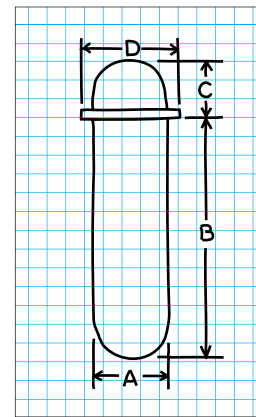

R How To Order

Build an ordering code as shown in the example.

EXAMPLE: **FS1 - BM30 - S316**

BASKET MODEL NUMBER		
Filter Specialists, Inc.	= FSR/FS/FSP	
American Felt & Filter	= AFF	
GAF	= GAF	
Strainrite	= STR	
Ronningen-Petter	= RP	
Filtration Systems	= FF	
Cuno	= CU	
Commercial Filters	= CF	
Oakland	= OA	
Plenty	= PL	
BASKET SIZE (approx., inches)		
OD (nominal)	Length (nominal)	
7	15	= 1
7	30	= 2
4	6	= 3
4	12	= 4
BASKET TYPE		
Perforated filter bag basket	= B	
Perforated strainer basket	= P	
Mesh lined perforated filter bag basket	= BM	
Mesh lined strainer basket	= M	
Heavy wire mesh filter bag basket	= HWM	
BASKET MEDIA SIZE		
Perforation diameters (for P type baskets)*		
1/4, 3/16, 9/64, 1/16		
Mesh sizes (for BM and M baskets)		
30, 60, 100, 150, or 200		
OPTIONS		
304 stainless steel construction	= S	
All 316 stainless steel construction	= S316	

- A = Basket diameter
- B = Basket height
- C = Bail height
- D = Outside diameter of rim

Basket Designs

Standard filter bag baskets have rounded perforated bottoms.

Mesh lined bag baskets have round solid bottoms.